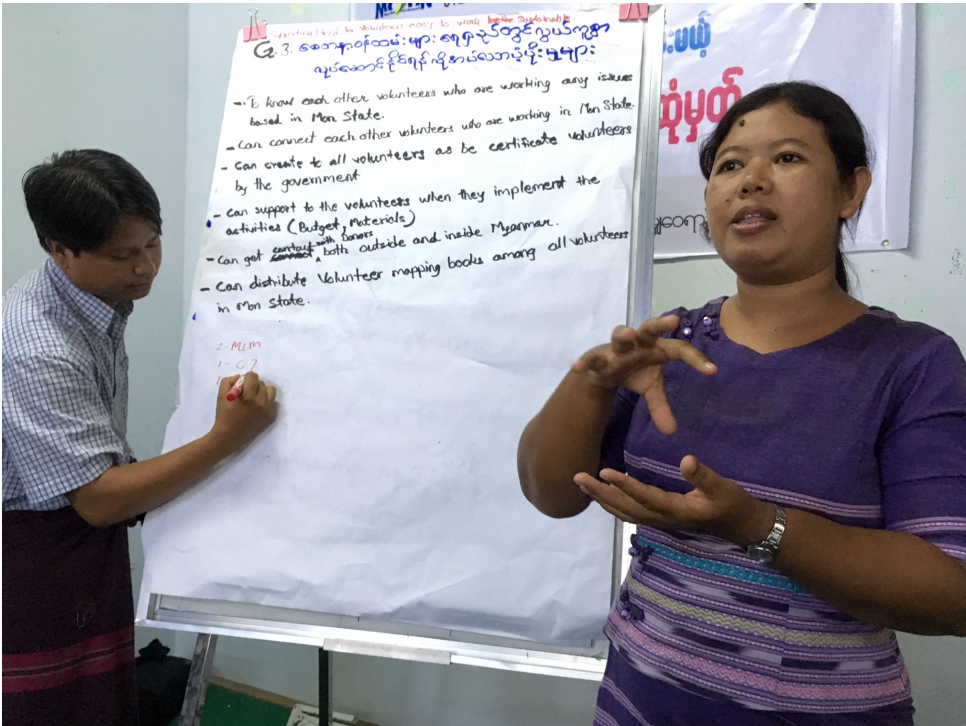

05 December 2017

Policy Challenge on volunteering for resilience takes place in Myanmar

Drawing on original research in 15 communities across the globe, the [2018 State of the World's Volunteerism Report \(SWVR\)](#) presents new evidence on the role of volunteerism in strengthening community resilience. Based on the report's emerging findings, the project is organizing Policy Challenges to bring in different groups of people to make policy suggestions, some of which may be incorporated into the final report.

In Myanmar, many Civil Society Organizations (CSO) enjoy an active presence and a strong cohort of volunteers. Last 24 November, CSO networks in the country's Mon state held a Policy Challenge to brainstorm policy recommendations for building a national framework for volunteerism. Ten CSO focal points – one for each township in the state – and three from Mawlamyine participated in the challenge. The group highlighted the need for governments, UN Agencies and CSOs to all play a role in improving the communication and collaboration between the government and the volunteers, enhancing support for the volunteers and providing volunteer skills training.

INTERESTED IN HOSTING A POLICY CHALLENGE?

Hosting a SWVR 2018 Policy Challenges is an opportunity to review findings from the SWVR field research and present solutions that could be taken up by UN Member States (national and/or local government level), civil society, and UN agencies and programmes as part of resilience-building efforts. We are looking for diverse groups to discuss the emerging findings from the field research and to tell us how they would respond. We would particularly like to encourage inputs from all groups that are under-represented in decision-making processes relating to risk reduction and resilience. For more information, visit www.unv.org/swvr/swvr-policy-challenge